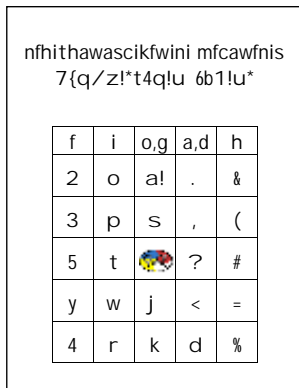

## Bingo Games

\$25.00 each

Item# THG-811  
Item# DTG-811  
Food Bingo Game

Each include:  
- class set of cards (5x5)  
- flashcards  
- vocabulary list

Item# THG-812  
Item# YG-812  
Item# DTG-812  
Animal Bingo Game

\$20.00

\* 18 cards (5x5)  
\* Flashcards  
\* Syllabic chart

Item# THG-820  
Syllabic  
Bingo Game

For K to Grade Three

\* 30 cards (3x3)  
\* Flashcards  
\* Caller's Cards  
\* Vocabulary List

Item# THG-821  
Verb Bingo Game