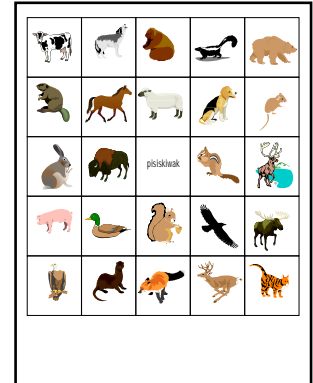

Item# THG-801  
Animal Puzzle

Bingo Games

\$25.00

- \* 30 cards (5x5)
- \* Flashcards
- \* Caller's chart  
-includes pictures and English translation

Item# THG-810  
Second Language  
Bingo Game

## Bingo Games

\$25.00 each

Item# THG-811  
Item# DTG-811  
Food Bingo Game

Each include:  
- class set of cards (5x5)  
- flashcards  
- vocabulary list

Item# THG-812  
Item# YG-812  
Item# DTG-812  
Animal Bingo Game