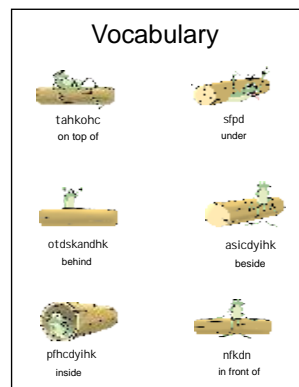

## Bingo Games

\$20.00 each

For Grades Four to Six

- \* 30 cards (5x5)
- \* Flashcards
- \* Caller's Cards
- \* Vocabulary List

Item# THG-822  
Verb Bingo Game

\$15.00 each

- \* 20 cards (3x2)
- \* Flashcards
- \* Vocabulary

Item# THG-830  
Item# YG-830  
Item# DTG-830  
Location  
Bingo Game

- \* 23 cards (5x5)
- \* Vocabulary list
- \* Caller's cards
- includes pictures and English translation

- \* 24 cards (4x4)
- \* Vocabulary list
- \* Caller's cards
- includes pictures and English translation